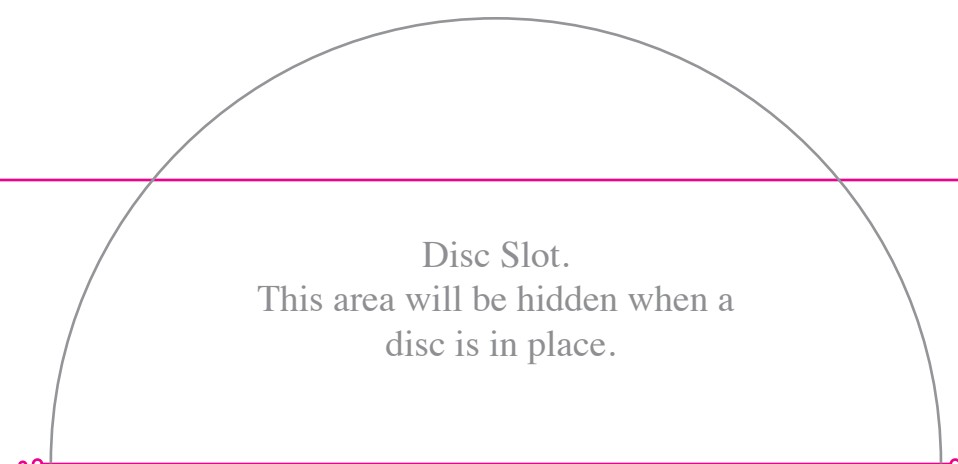

Back Cover

Front Cover

Create art upside down on flaps so it is correctly aligned when folded.

Visible area of flap 2

Create art upside down on flaps so it is correctly aligned when folded.

Visible area of flap 1

Document Size: 18" x 16"  
Flap height: 4"  
Final size: 9" x 12"

----- Indicates Fold Line  
———— Indicates Cut

**Inside Left Page**  
(inside of front cover)

Disc Slot.  
This area will be hidden when a  
disc is in place.

**Area covered by flap 1**  
(Visible area from outside shows here when folded)

**Inside of flap 1**

**Inside Right Page**  
(inside of back cover)

Business Card Slits.  
This area will be hidden when a  
business card is in place.

**Area covered by flap 2**  
(Visible area from outside shows here when folded)

**Inside of flap 2**